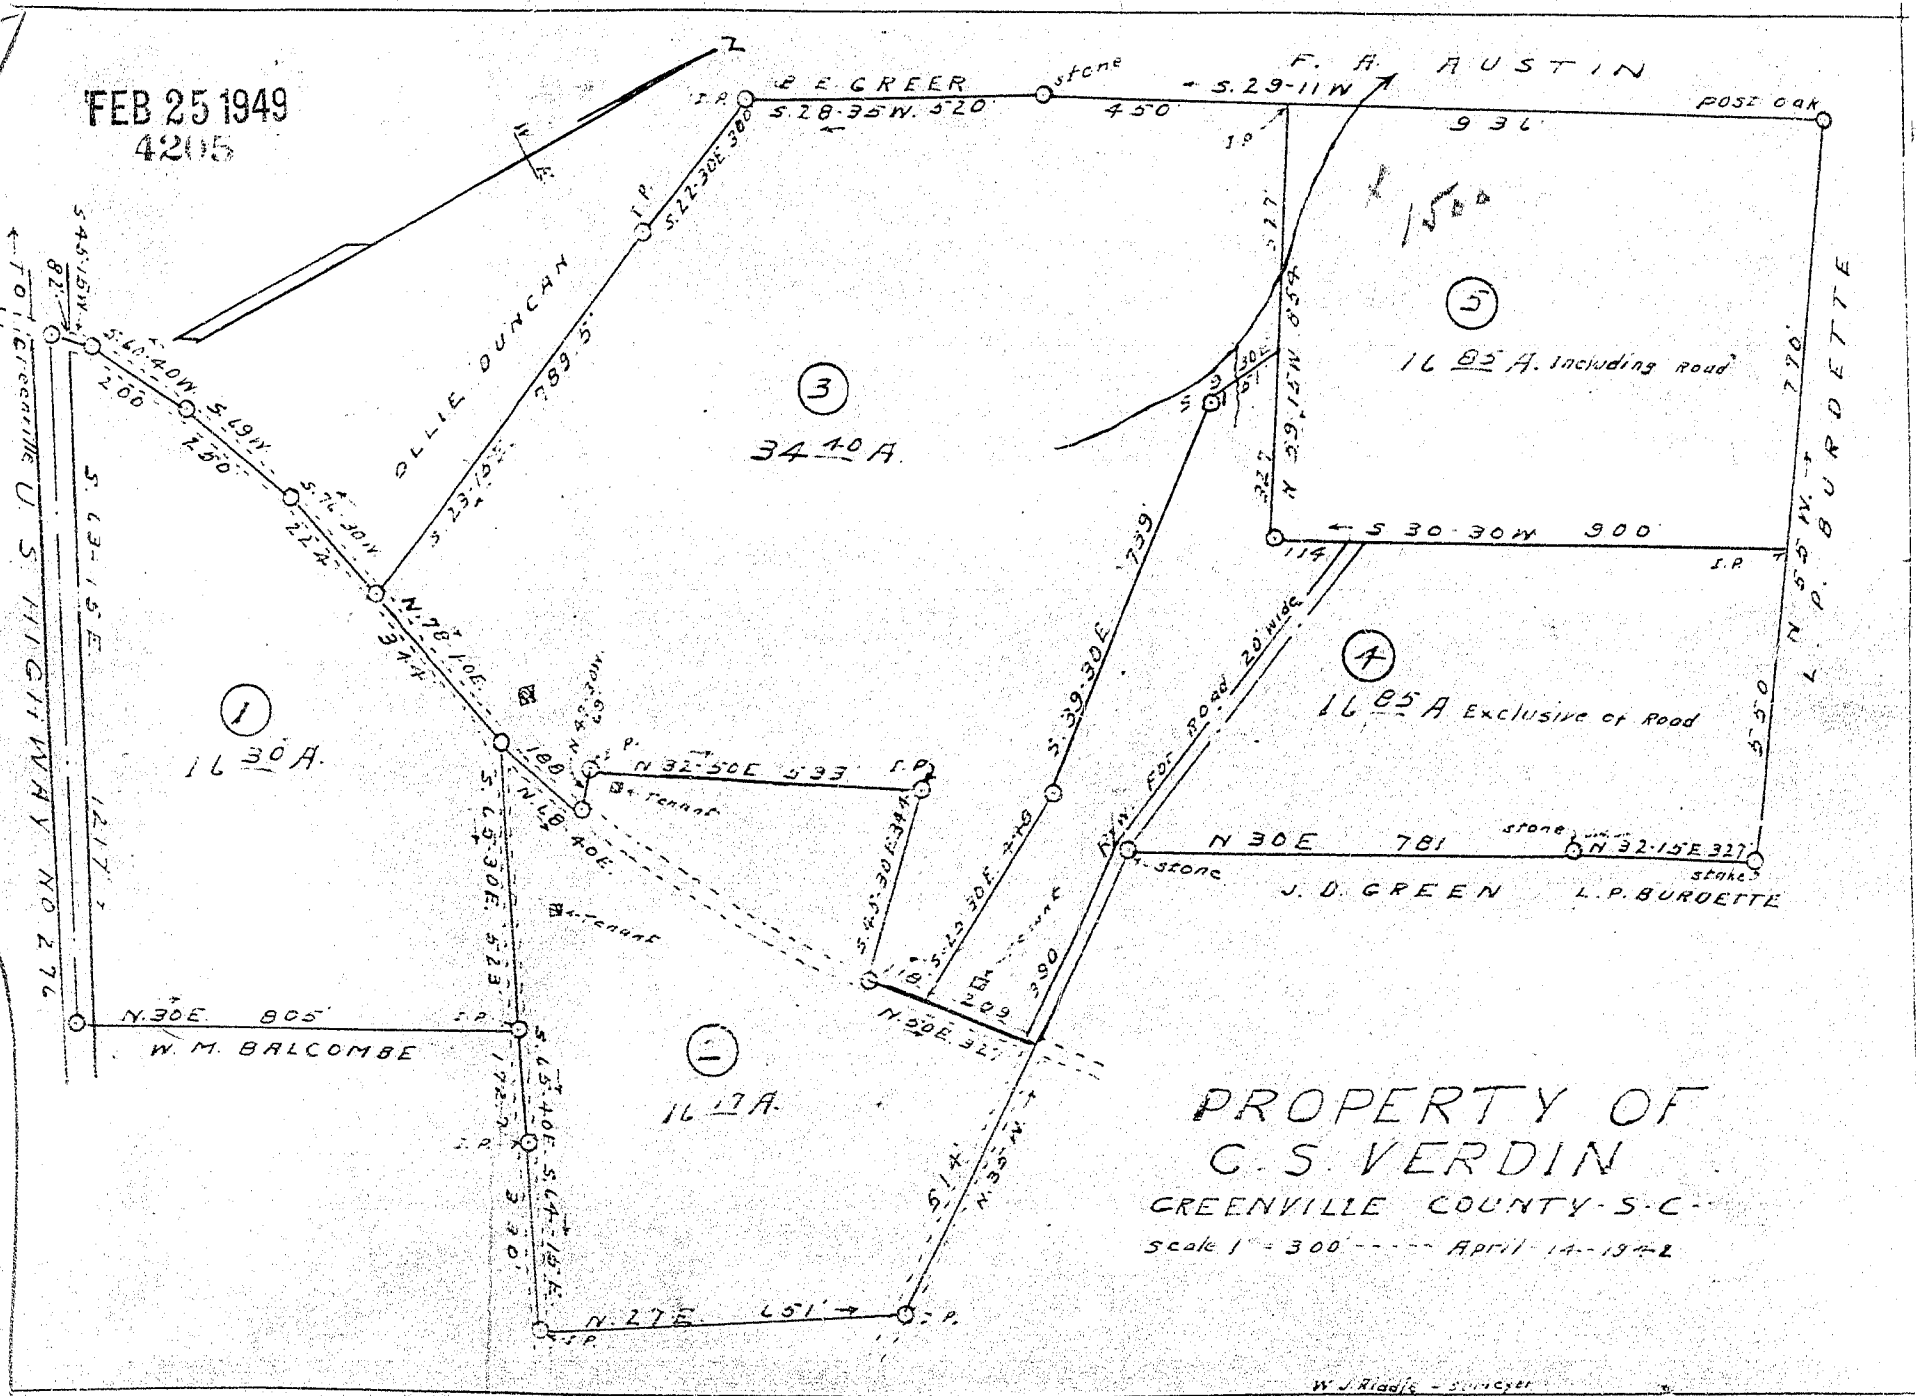

FEB 25 1949
4205

PROPERTY OF
C.S. VERDINE
GREENVILLE COUNTY - S.C.
Scale 1" = 300' April 14 - 1942

W.J. Ridd's - Surveyor

4205
REC'D
APR 14 1949